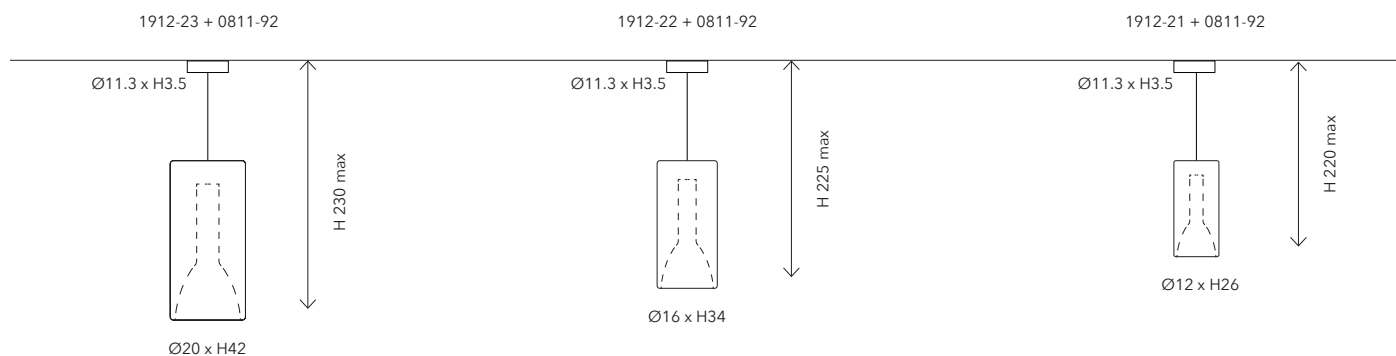

TECHNICAL SHEET

1912-23 LARGE

Mounting: Sospensione / Suspension

Environment: Indoor - IP20

Materials: Vetro / Glass

Voltage: 220-240V 50/60Hz

Source: Bulb 1 x 10W LED - E27

Lumen*: oro /gold 474lm
blu / blue 499lm

Cable RAL: 7013

1912-22 MEDIUM

Mounting: Sospensione / Suspension

Environment: Indoor - IP20

Materials: Vetro / Glass

Voltage: 220-240V 50/60Hz

Source: Bulb 1 x 10W LED - E27

Lumen*: oro /gold 514lm
blu / blue 540lm

Cable RAL: 7013

1912-21 SMALL

Mounting: Sospensione / Suspension

Environment: Indoor - IP20

Materials: Vetro / Glass

Voltage: 220-240V 50/60Hz

Source: Bulb 1 x 5W - LED E14

Lumen**: oro /gold 229lm
blu / blue 241lm

Cable RAL: 7013

* con lampadina / with bulb 10W LED E27

** con lampadina / with bulb 5W LED E14

Rosoni / Canopies

0811-92 CANOPY TYPE A

Mounting: A soffitto / Ceiling

Environment: Indoor - IP20

Materials: Metallo / Metal

Voltage: 220-240V 50/60Hz

Lighting Control: On-off / Dimmable DALI

0811-93 CANOPY TYPE A RECESSED

Mounting: Incasso / Recessed

Environment: Indoor - IP20

Materials: Metallo / Metal

Voltage: 220-240V 50/60Hz

**lampade installabili su pistre type A /
lamps installable on plates type A**