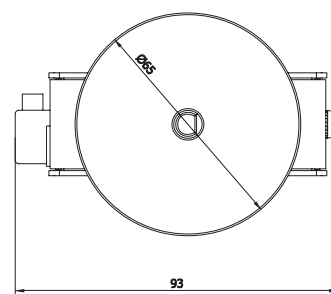

Canopy Type A (Acorn, Glo, Lit, Mom)

TECHNICAL SHEET

0811-92

Mounting: a soffitto / ceiling

Environment: Indoor - IP20

Materials: Metallo / Metal

Voltage: 220-240V 50/60Hz

Lighting Control: on-off / dimmable DALI

0811-93*

Mounting: incasso / recessed

Environment: Indoor - IP20

Materials: Metallo / Metal

Voltage: 220-240V 50/60Hz

*Cartongesso: foro Ø50 mm - spessore 10-15 mm

*Plasterboard: hole Ø50 mm - thickness 10-15 mm

0811-92 CEILING

Ø11,3 x H3,5

0811-93 RECESSED