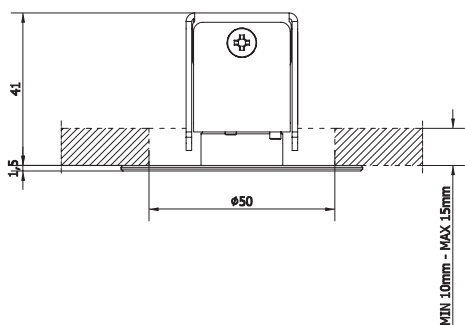

Canopy Type A (Acorn, Glo, Lit, Mom)

TECHNICAL SHEET

0811-92

Mounting: a soffitto / ceiling

Environment: Indoor - IP20

Materials: Metallo / Metal

Voltage: 220-240V 50/60Hz

Lighting Control: on-off / dimmable DALI

0811-93*

Mounting: incasso / recessed

Environment: Indoor - IP20

Materials: Metallo / Metal

Voltage: 220-240V 50/60Hz

*Cartongesso: foro Ø50 mm - spessore 10-15 mm

*Plasterboard: hole Ø50 mm - thickness 10-15 mm

0811-92 CEILING

Ø11,3 x H3,5

0811-93 RECESSED